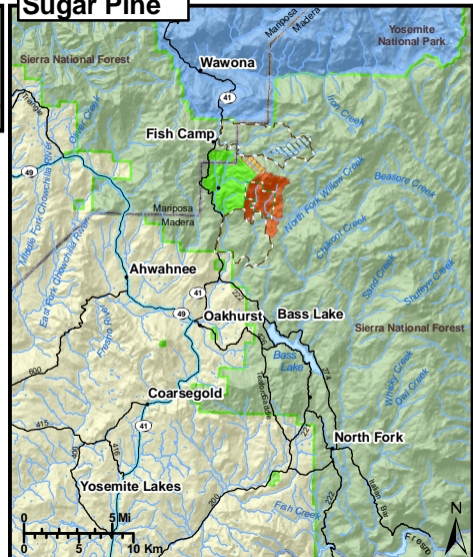

Last Chance

- Study Area Sites**
- Water: Treatment
 - Water: Control
 - Treatment
 - Control
 - Fisher Study Area
 - Spotted Owl Study Area
 - Spotted Owl - Eldorado
 - Other Projects
 - Natural Areas
- Federal Lands**
- Forest Service
 - National Park Service
 - County borders
 - Interstate
 - Highway
 - Major Road

UC Berkeley, September 9, 2008. Version 14.

Sugar Pine

UC Berkeley, September 9, 2008. Version 14.