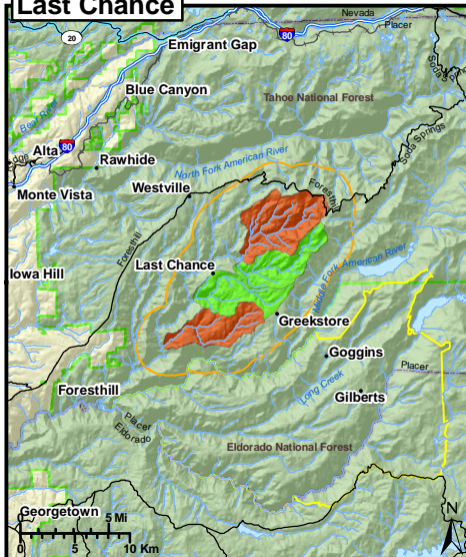

Last Chance

- Study Area Sites**
- Water: Treatment
 - Water: Control
 - Treatment
 - Control
 - Fisher Study Area
 - Spotted Owl Study Area
 - Spotted Owl - Eldorado
 - Other Projects
 - Natural Areas
- Federal Lands**
- Forest Service
 - National Park Service
 - County borders
 - Interstate
 - Highway
 - Major Road

UC Berkeley, September 9, 2008. Version 14.

Sugar Pine

UC Berkeley, September 9, 2008. Version 14.